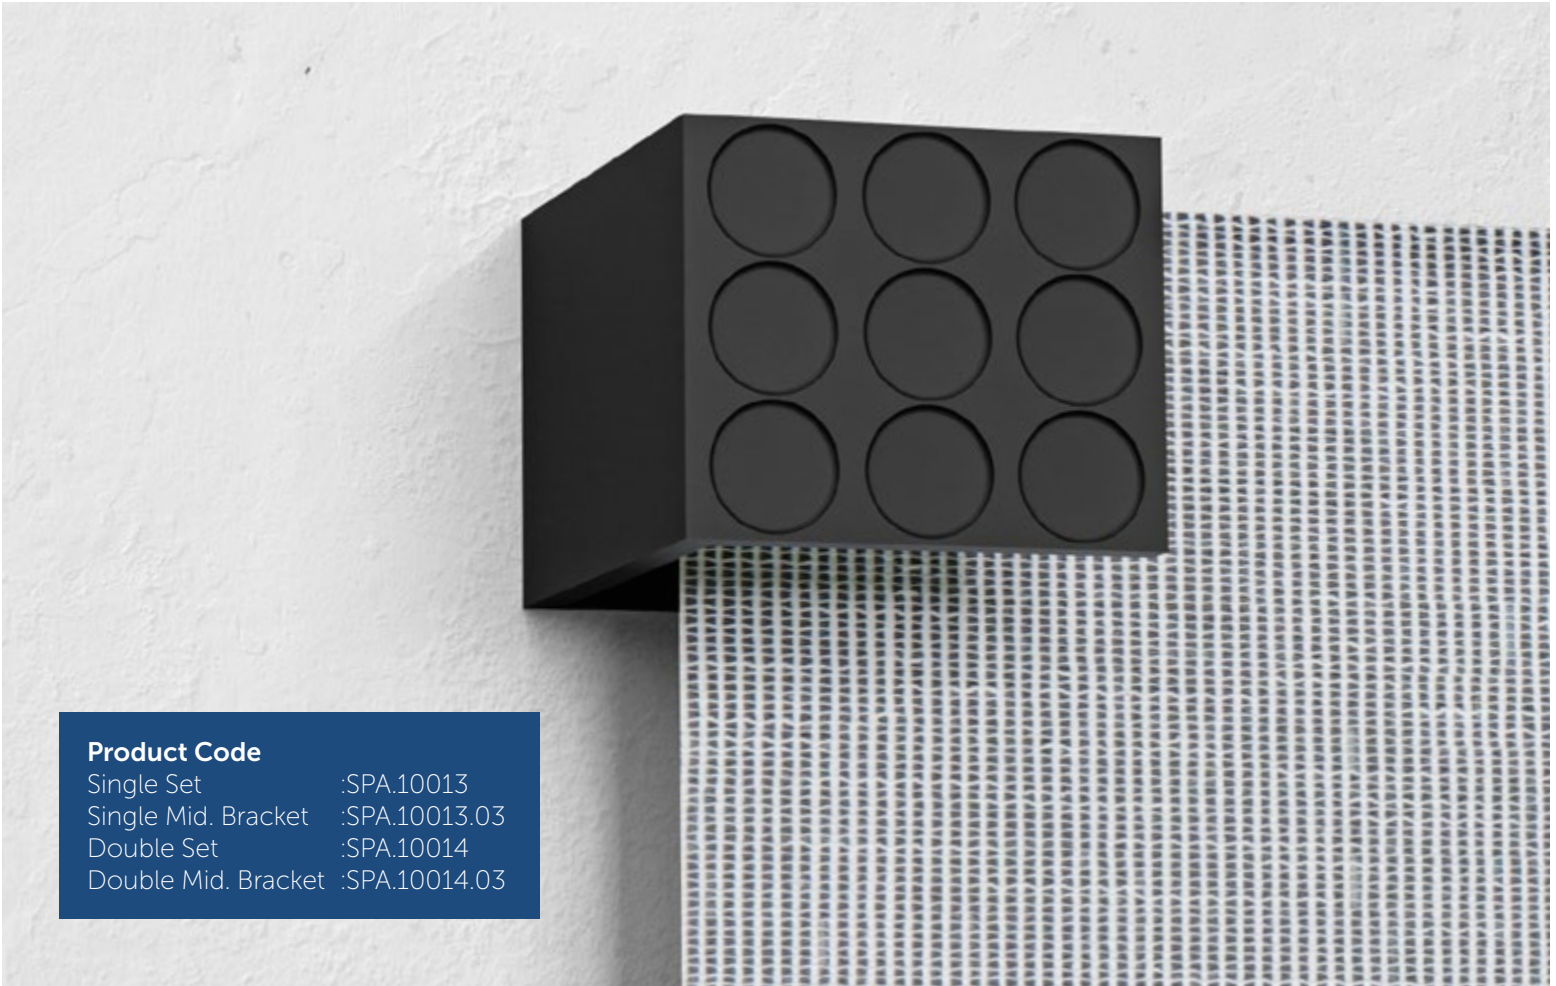

Accessories

Size Chart